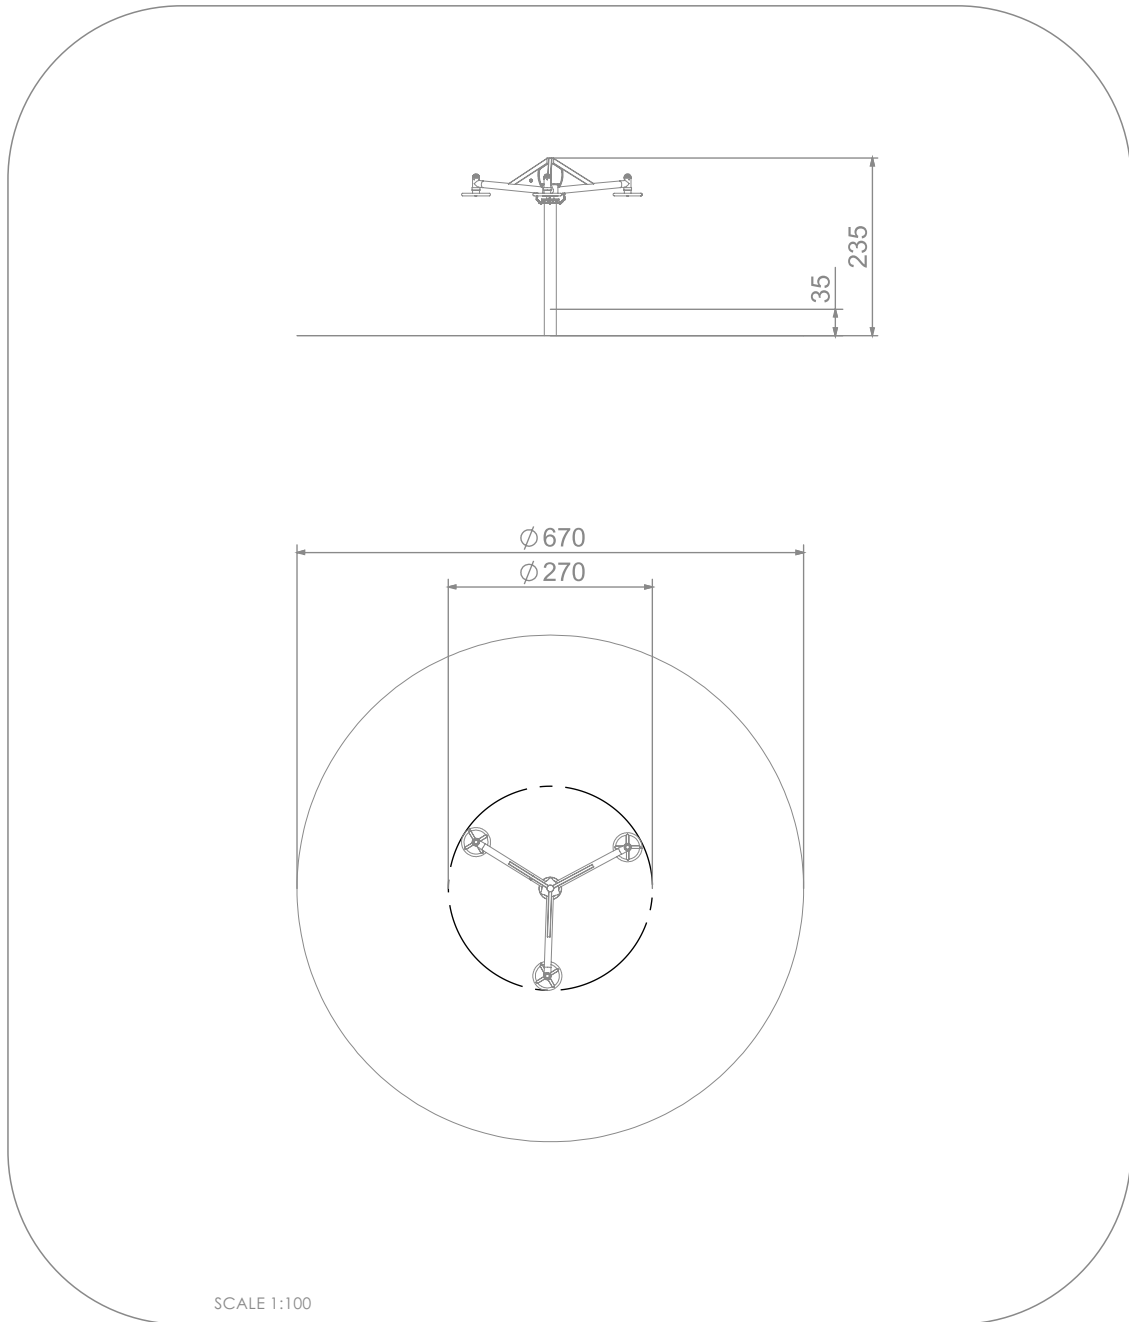

SOCIALIZING

INFORMATION ABOUT THE PRODUCT

Dimensions:	270 x 270 cm
Safety zone:	670 x 670 cm
Safety zone area	36 m ²
Overall height	235 cm
Free fall height	100 cm
Amount of users	3
Product complies with EN 1176-1:2017-12	YES
Availability of spare parts	YES
Age range	3-12
<small>According to PN-EN 1176-1:2017-12 norm, the product requires applying a safety surface according to the product's free fall height.</small>	

MATERIALS:

SOLID CONSTRUCTION
MADE OF BLACK STEEL
S235JR, CLEANED THE
SANDBLASTING PROCESS

PLATES OF THE WALLS AND
PLATFORMS MADE OF
COLOURFUL 13 MM HPL